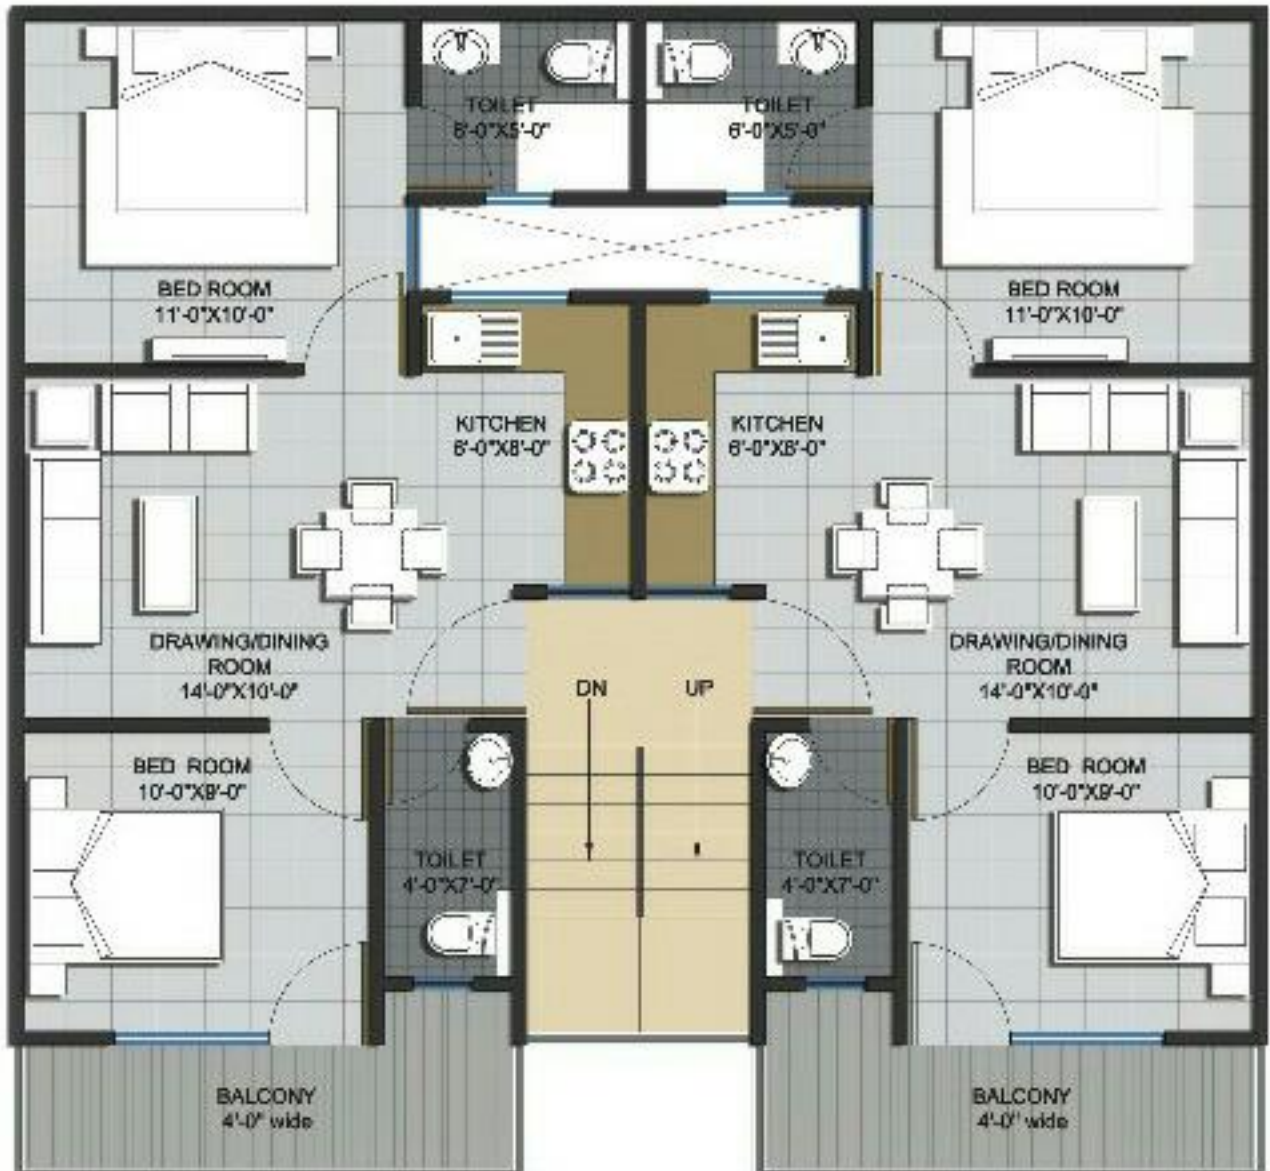

**LOTUS
SRISHTI**
PREMIUM FLOOR

NH 24, CROSSINGS REPUBLIK

Type A (2BHK-760 Sq. Ft.)

**LOTUS
SRISHTI**
PREMIUM FLOOR

NH 24, CROSSINGS REPUBLIK

Type B (2BHK-945 Sq. Ft.)